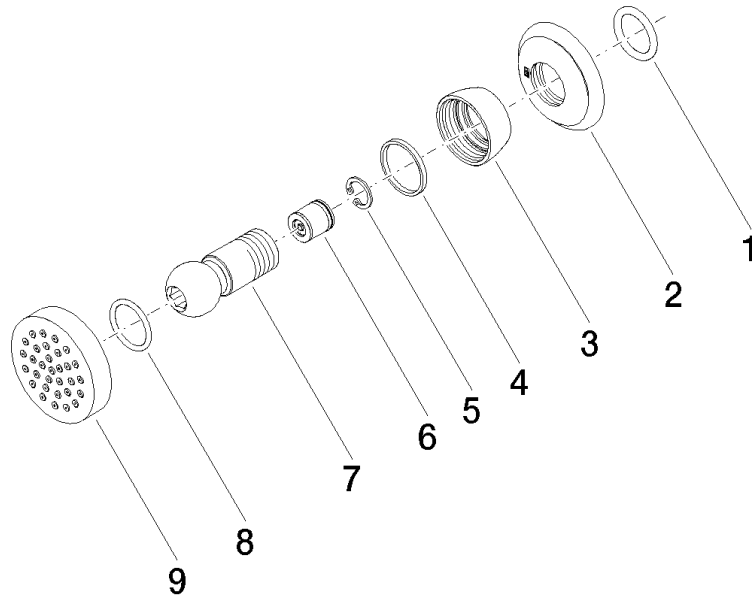

28 528 360

- spray head Ø 55mm
- ball-joint pivotable through 25° (in any direction)
- HORIZONTAL RAIN, max. flow rate 7 l/min (at 3 bar)
- rosette Ø 55 mm
- 1/2" connection

	Chrome	28 528 360-00
	Brushed Platinum	28 528 360-06
	Platinum	28 528 360-08
	Durabass (23kt Gold)	28 528 360-09
	Brushed Durabass (23kt Gold)	28 528 360-28
	Brushed Dark Platinum	28 528 360-99

Recommended miscellaneous

- Concealed wall elbow -** 35 085 970 90
- max. recess depth 163 mm
 - min. recess depth 90 mm

28 528 360

mm [inches]

Flow rate chart

Certificates

LGA_38652.

28 528 360

Spare parts list

No.	Item Number	Name	Quantity used	Delivery time
1	90 14 10 026 00 90	seal	1	2
2	09 27 35 003-00	rosette	1	10
3	09 23 30 027-00	nut	1	10
4	09 14 15 010 90	ring	1	2
5	09 16 01 014 90	ring	1	2
6	90 23 01 147 00 90	back-flow preventer	1	2
7	09 21 40 016-00	connection	1	10
8	09 14 10 015 90	seal	1	2
9	90 12 05 027 00-00	casing (completely)	1	10